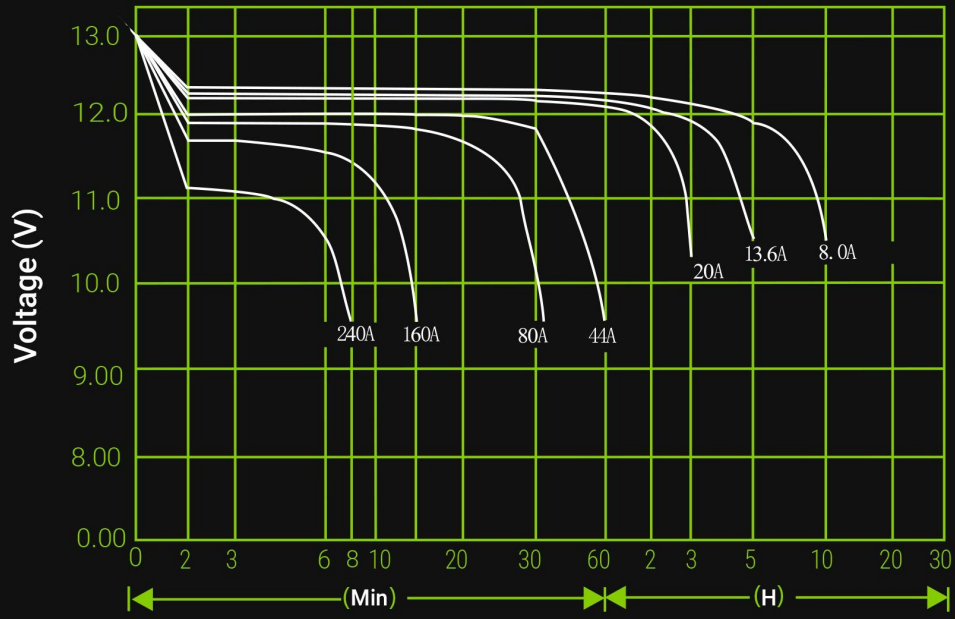

Number of cycles (cycles)

Discharge Characteristics after fully charged (25°C, 77°F):