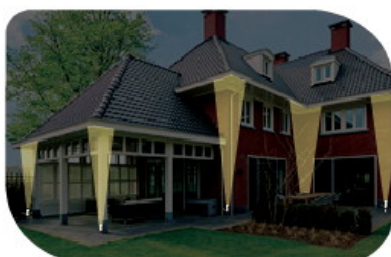

Perfect to highlight your home at night